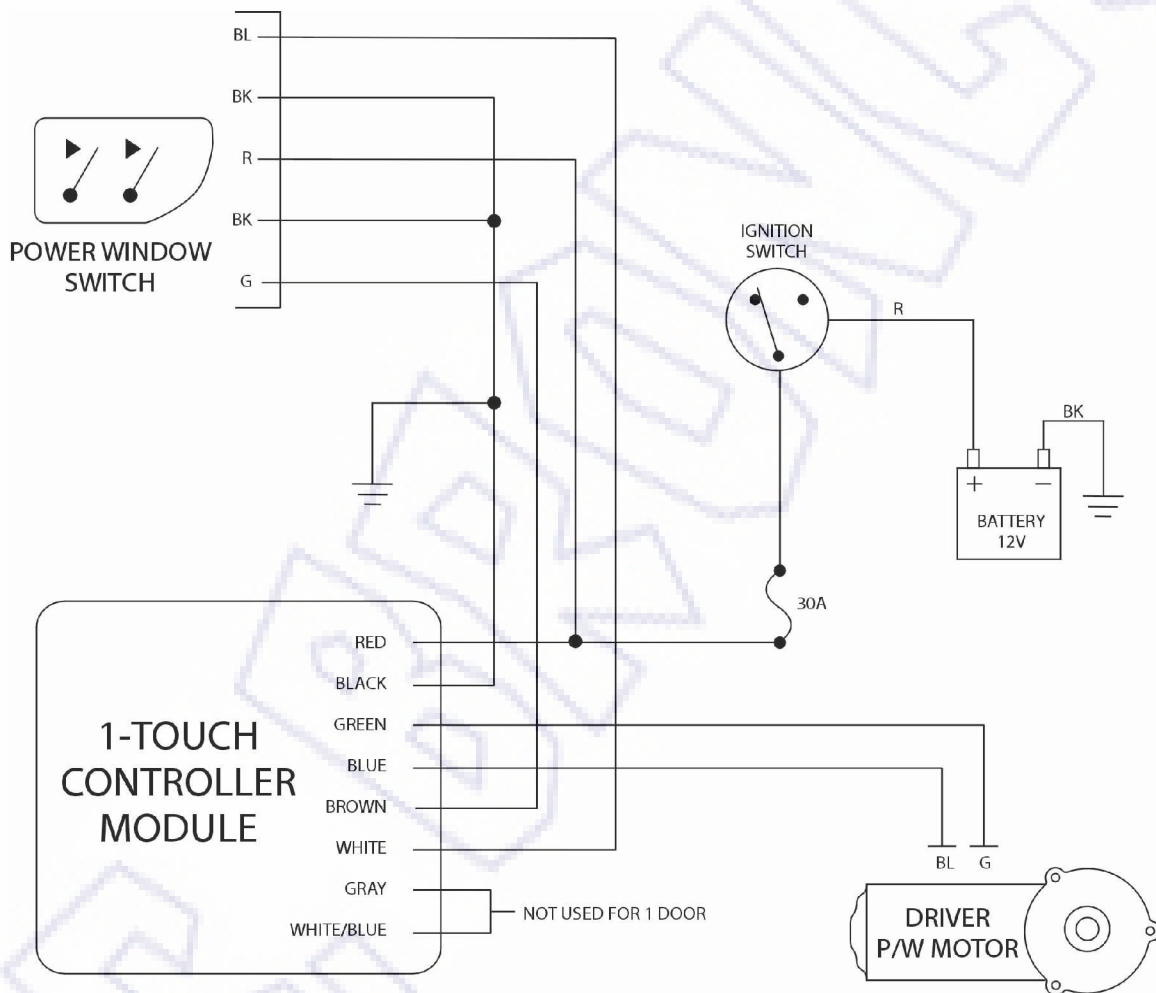

BC BRONCOS 1-TOUCH ELECTRIC WINDOW CONTROLLER

INSTALL THE 1-TOUCH CONTROLLER MODULE ONLY AFTER THE ELECTRIC WINDOW WIRING AND SWITCH HAS BEEN TESTED AND IS FUNCTIONING CORRECTLY.