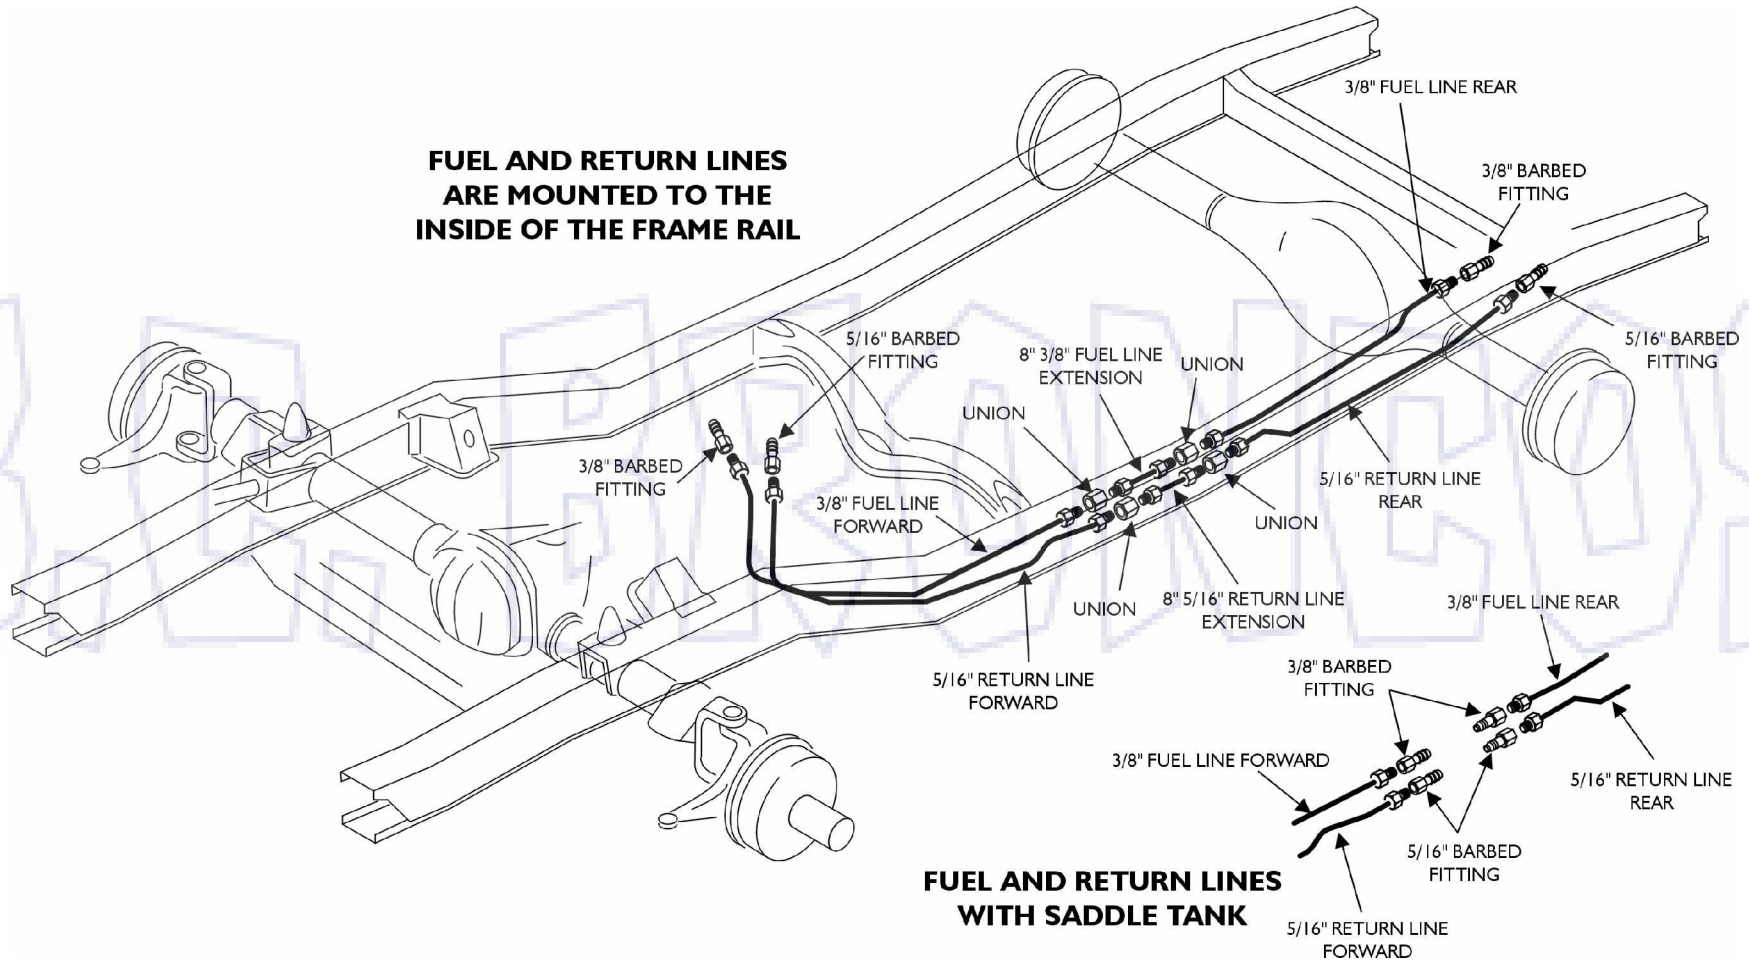

351W EFI Fuel Line Kit

**FUEL AND RETURN LINES
ARE MOUNTED TO THE
INSIDE OF THE FRAME RAIL**

**FUEL AND RETURN LINES
WITH SADDLE TANK**