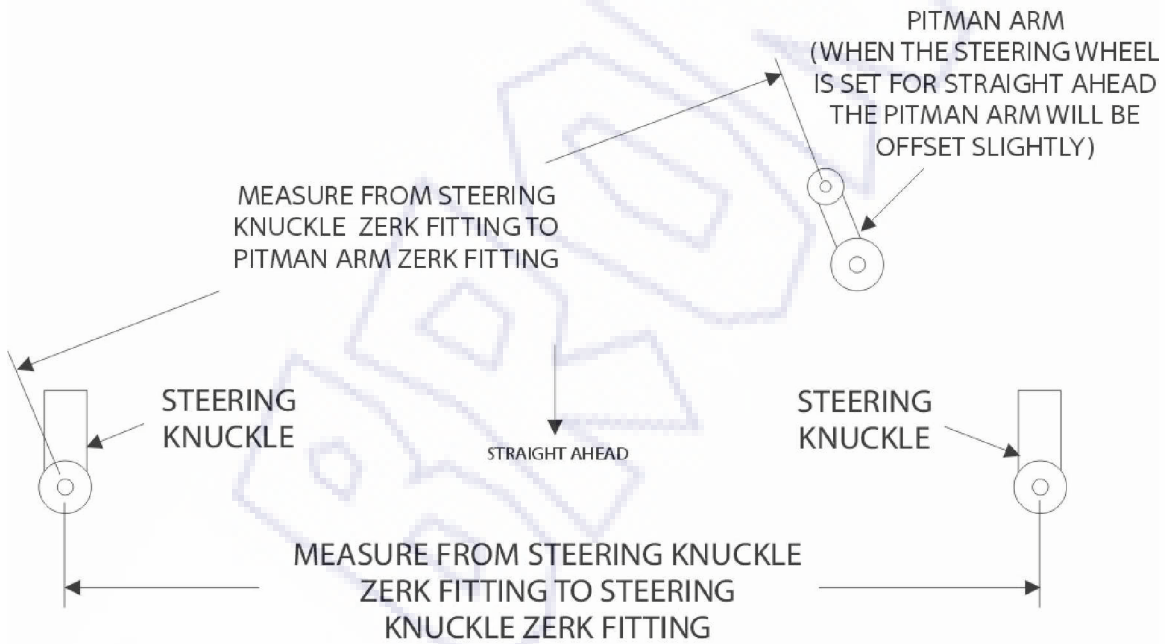

BC Broncos Heim Steering Measurements

HOW TO MEASURE TIE ROD AND DRAG LINK FOR HEIM CONVERSION

TAKE ALL MEASUREMENTS WITH THE PITMAN ARM AND STEERING KNUCKLES ARE IN THE STRAIGHT AHEAD POSITION