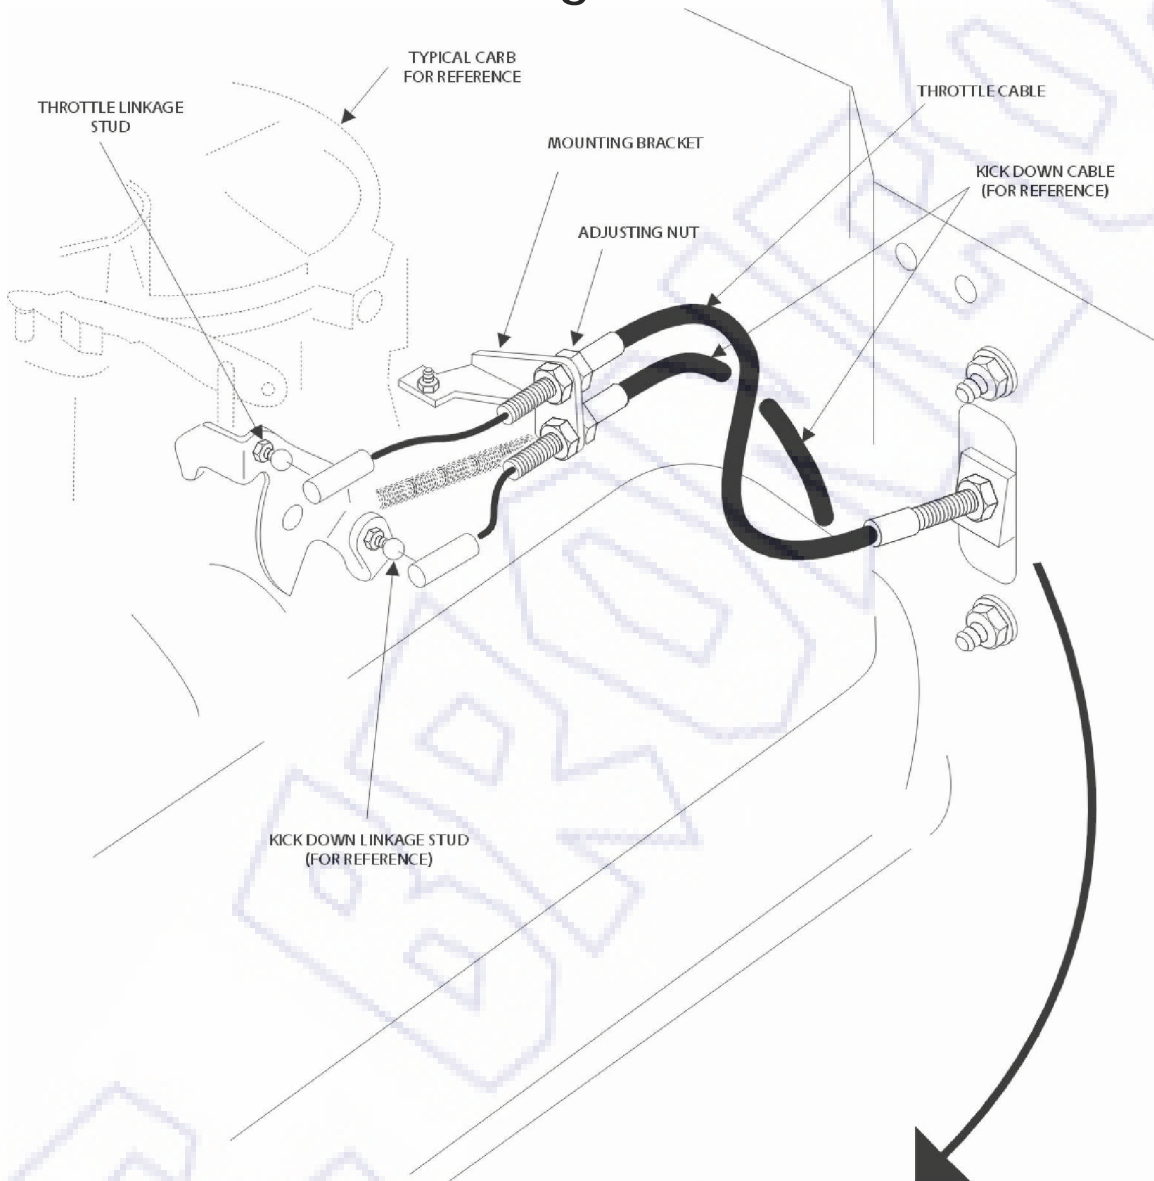

# BC Broncos Throttle Cable Diagram

NOTE: THE MOUNTING STUDS FOR THE ORIGINAL THROTTLE ROD BELLOWS MAY INTERFERE WITH MOUNTING THE THROTTLE CABLE WEDGES REMOVE THE STUDS OR GRIND NECESSARY CLEARANCE ON THE THROTTLE CABLE WEDGES