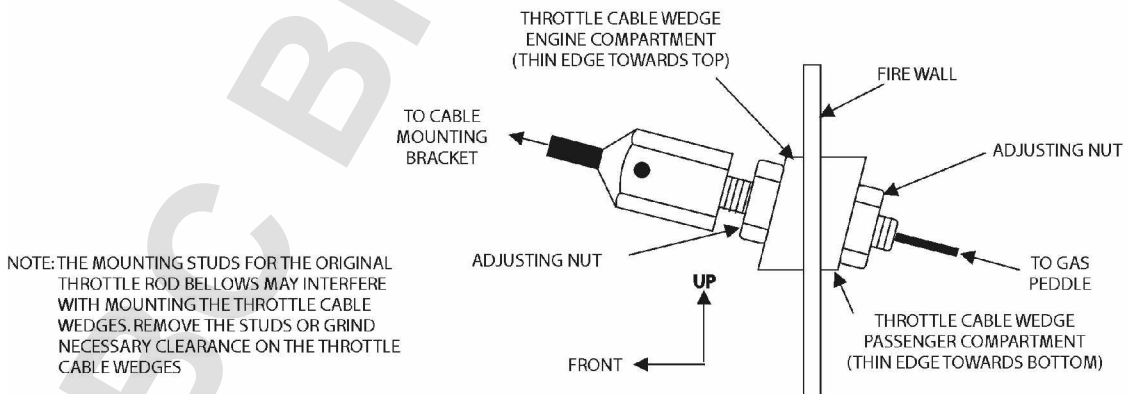

BC BRONCOS Explorer EFI Throttle Cable Kit

NOTE: THE MOUNTING STUDS FOR THE ORIGINAL THROTTLE ROD BELLOWS MAY INTERFERE WITH MOUNTING THE THROTTLE CABLE WEDGES. REMOVE THE STUDS OR GRIND NECESSARY CLEARANCE ON THE THROTTLE CABLE WEDGES