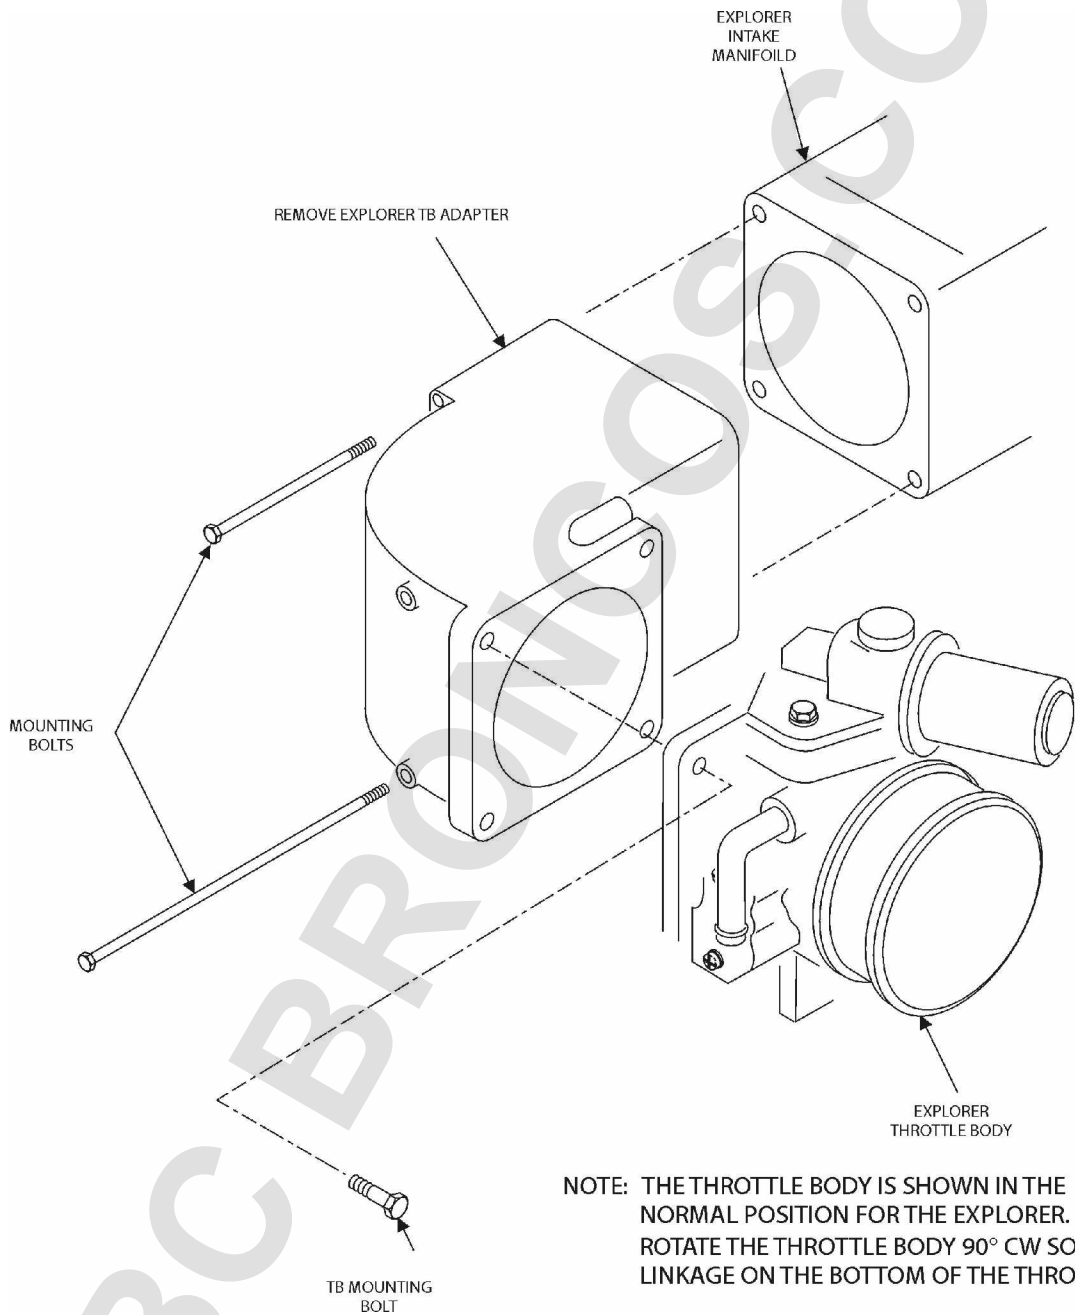

BC BRONCOS Explorer EFI Throttle Cable Kit

NOTE: THE MOUNTING STUDS FOR THE ORIGINAL THROTTLE ROD BELLOWS MAY INTERFERE WITH MOUNTING THE THROTTLE CABLE WEDGES. REMOVE THE STUDS OR GRIND NECESSARY CLEARANCE ON THE THROTTLE CABLE WEDGES