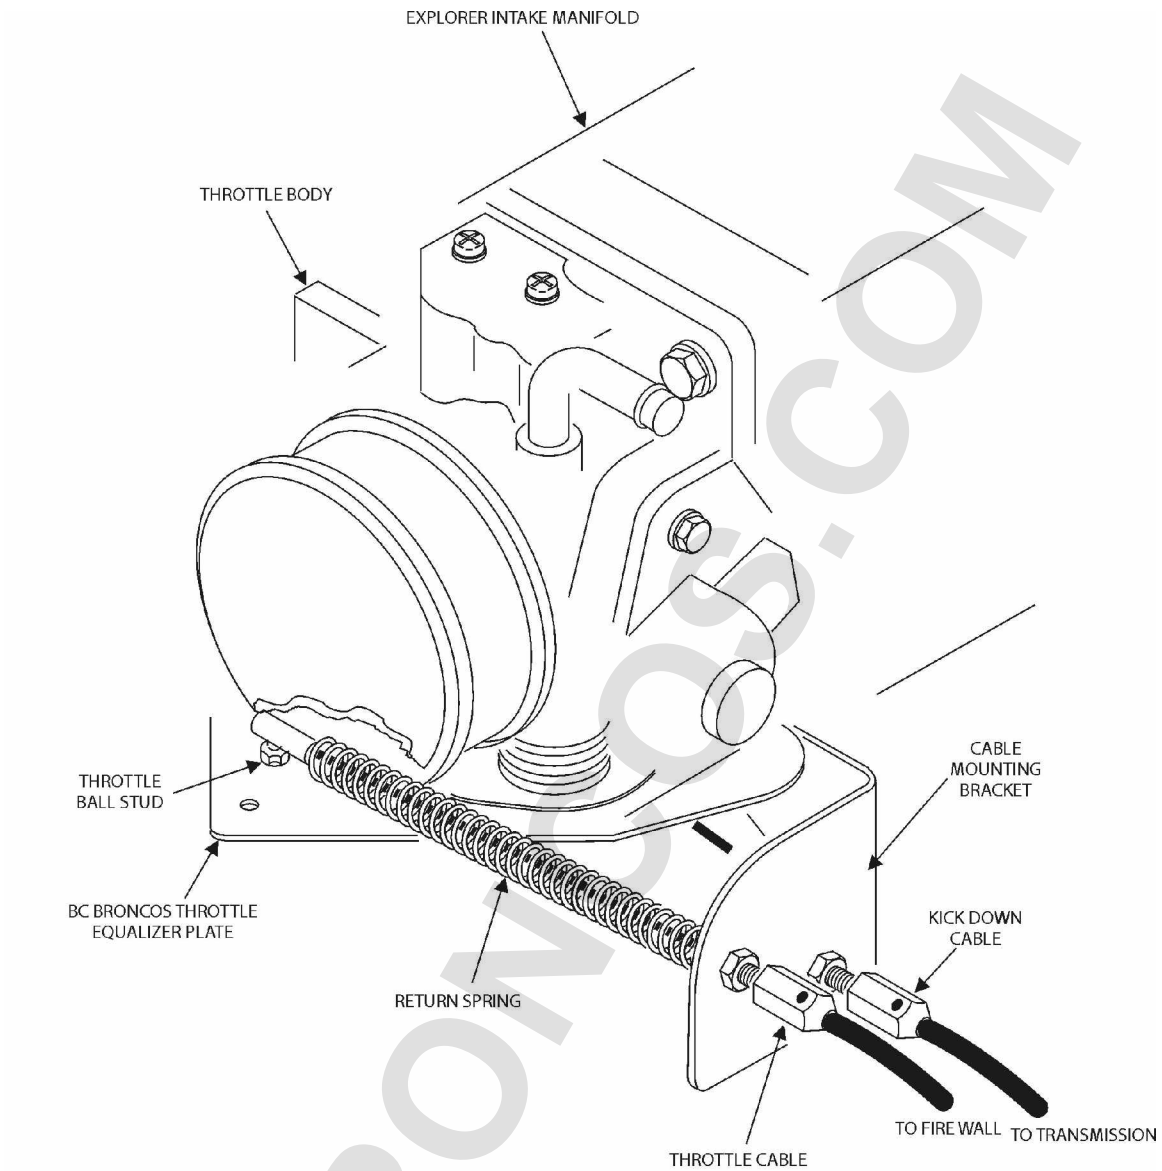

BC BRONCOS Explorer EFI Throttle Cable Kit

NOTE: THE MOUNTING STUDS FOR THE ORIGINAL THROTTLE ROD BELLOWS MAY INTERFERE WITH MOUNTING THE THROTTLE CABLE WEDGES. REMOVE THE STUDS OR GRIND NECESSARY CLEARANCE ON THE THROTTLE CABLE WEDGES