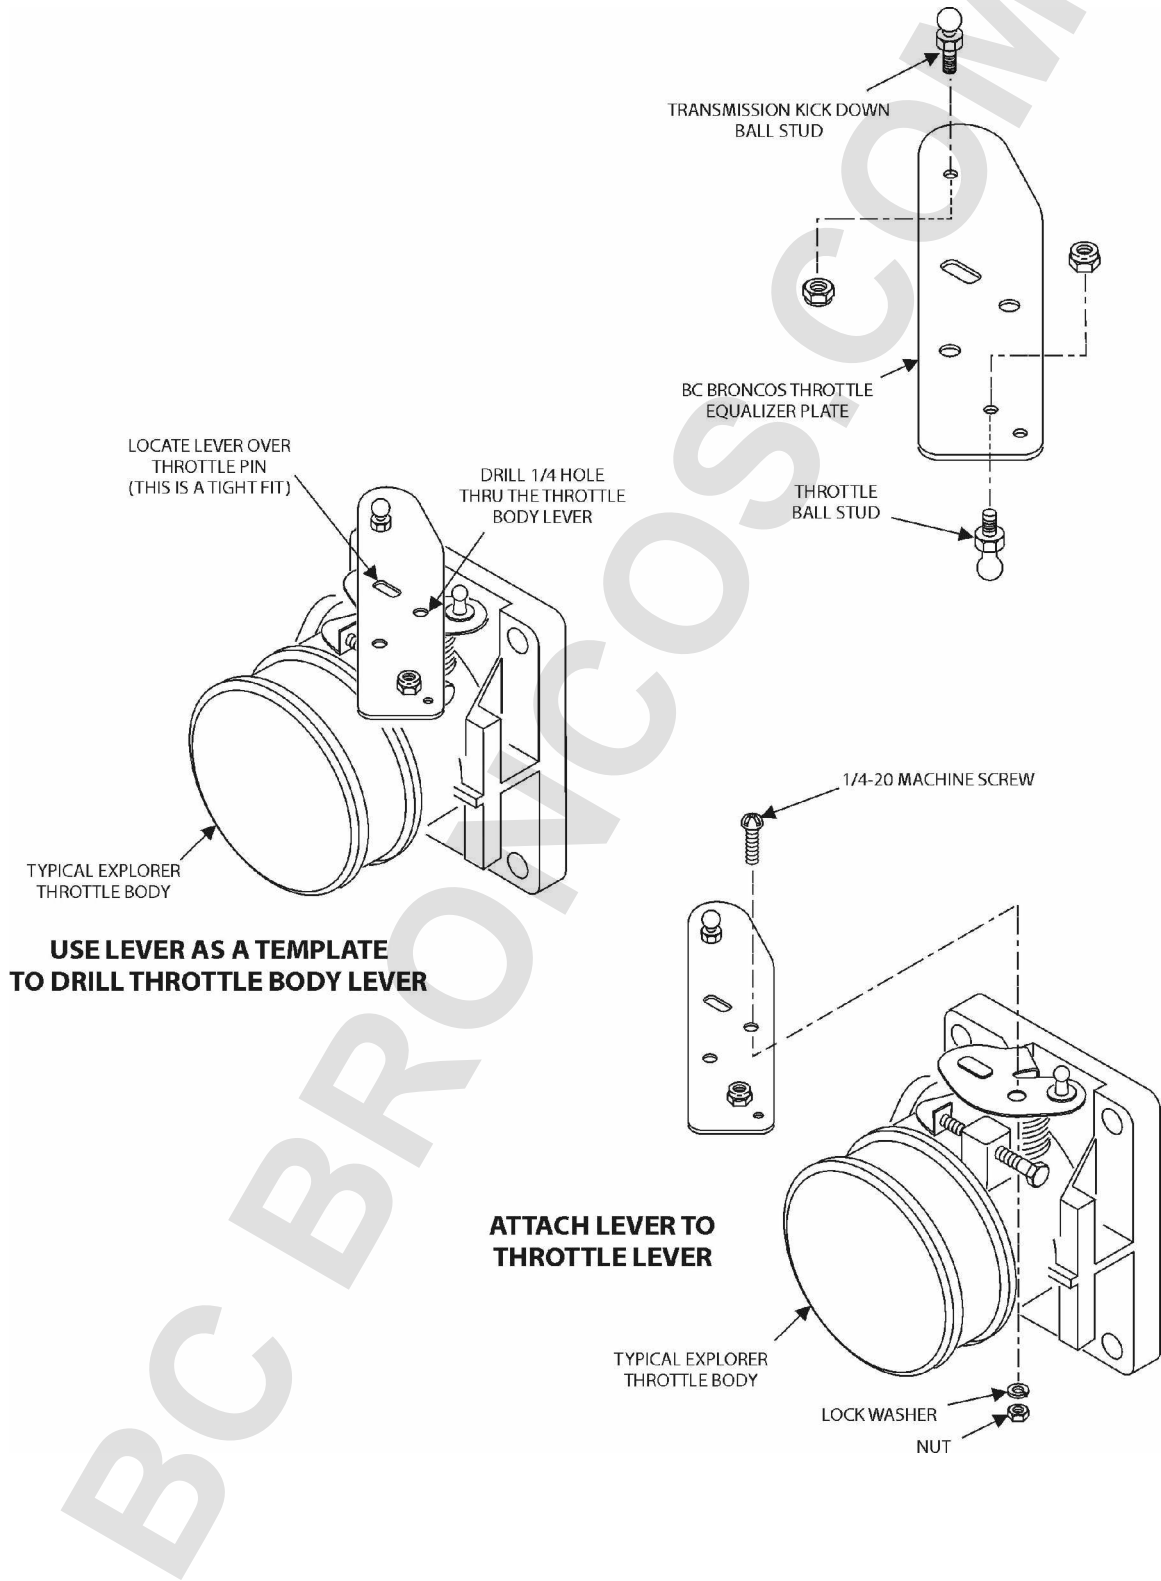

BC BRONCOS Explorer EFI Throttle Cable Kit

NOTE: THE MOUNTING STUDS FOR THE ORIGINAL THROTTLE ROD BELLOWS MAY INTERFERE WITH MOUNTING THE THROTTLE CABLE WEDGES. REMOVE THE STUDS OR GRIND NECESSARY CLEARANCE ON THE THROTTLE CABLE WEDGES