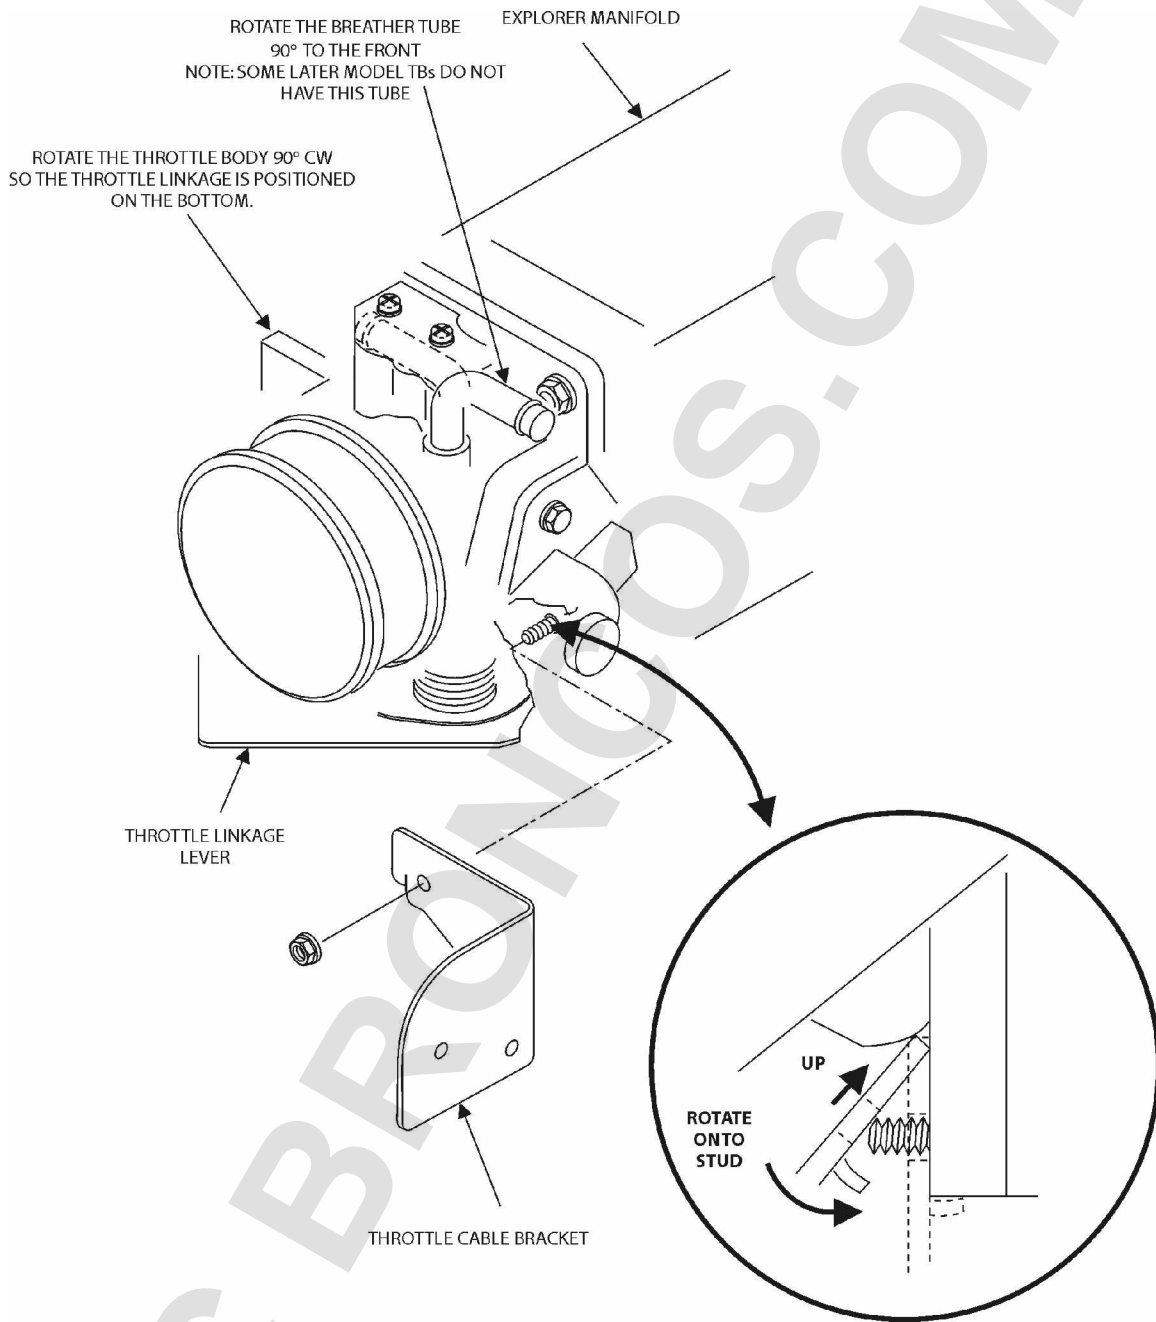

BC BRONCOS Explorer EFI Throttle Cable Kit

NOTE: THE MOUNTING STUDS FOR THE ORIGINAL THROTTLE ROD BELLOWS MAY INTERFERE WITH MOUNTING THE THROTTLE CABLE WEDGES. REMOVE THE STUDS OR GRIND NECESSARY CLEARANCE ON THE THROTTLE CABLE WEDGES