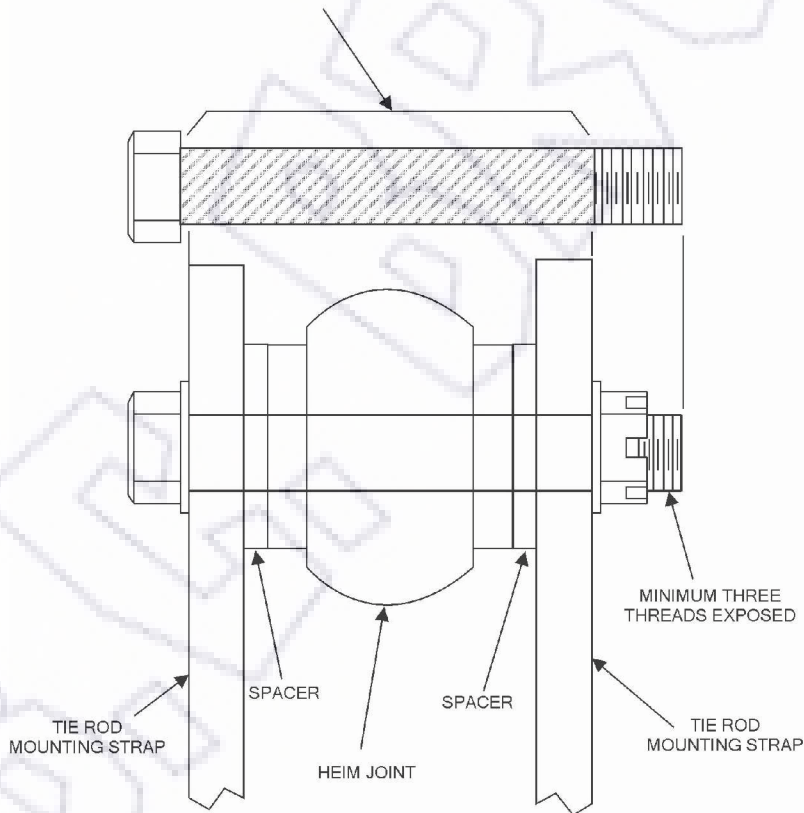

# BC BRONCOS HEIM JOINT STEERING

**TIE ROD OVER INSTALLATION**