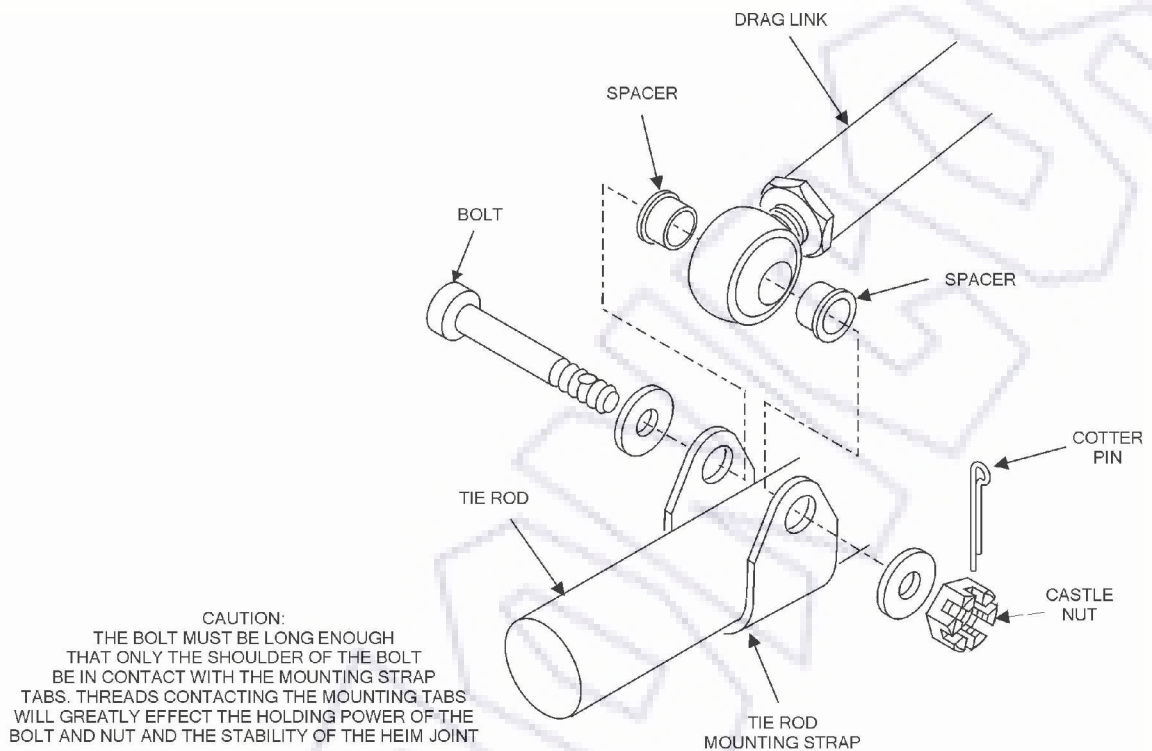

# BC BRONCOS HEIM JOINT STEERING

**TIE ROD OVER INSTALLATION**