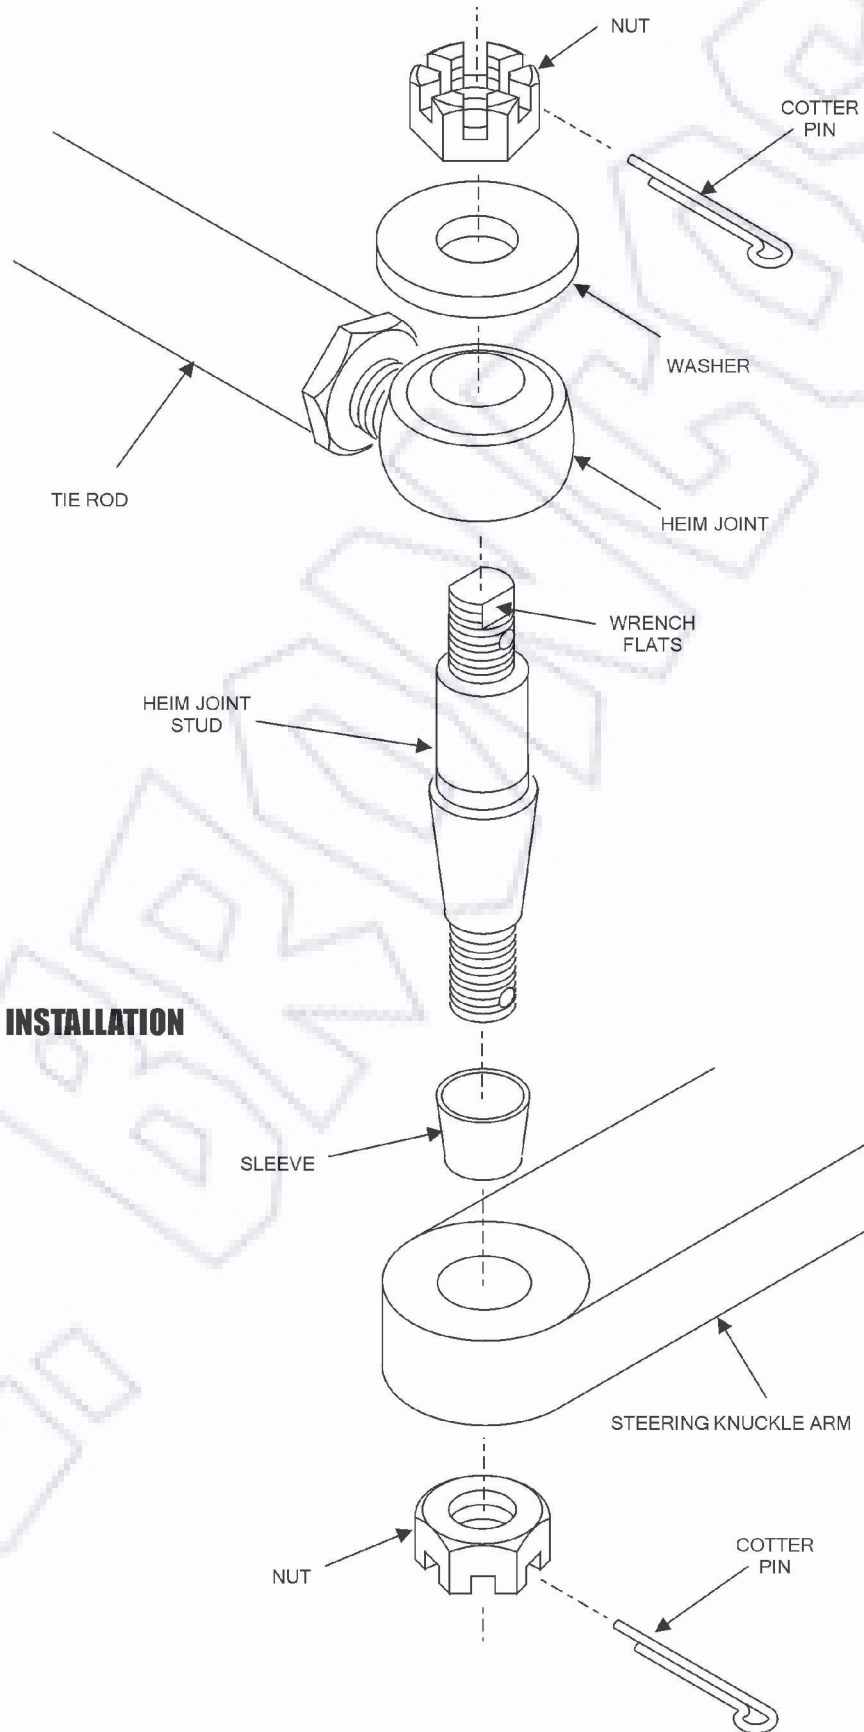

# BC BRONCOS HEIM JOINT STEERING

**TIE ROD OVER INSTALLATION**