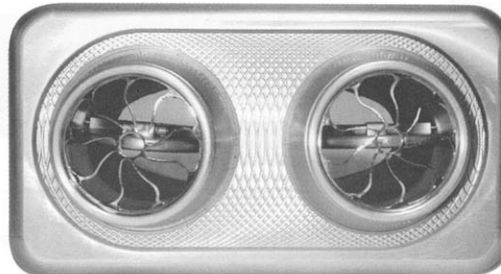

49053-VUQ
Round louver
Smooth billet
bezel. 2.75"
outer diameter.

49054-VUQ
ProLine round
Streamline
louver. Polished
aluminum bezel.
2.875" outer
diameter.

49210-VUQ
All aluminum
Swivel Ball louver
brushed finish.
2.625" outer
diameter.

49210-VBQ
Black anodized.

49212-VUQ
New!- Venturi
All aluminum
machined
louver. 2.875"
outer diameter.

49355-VBQ
Double Vane louver
with anodized
aluminum finish
on bezel. 2.875"
outer diameter.

49355-VUQ
Brushed aluminum
finish on bezel.

49215-VUQ
New!- Slyder
Series All
aluminum
machined single
louver. 2.75"
outer diameter.

49216-VUQ
New!- Slyder Series
All aluminum
machined double
louver. 4.31" wide
x 2.31" tall.

49062-VUQ
Streamline louver.
Smooth polished
aluminum trim.
Face size
1.75"x 4"

49063-VUQ
Streamline louver.
Smooth polished
aluminum trim.
Face size
1.75"x 4.875"

49058-VUQ
Rectangle louver
Billet trim.Face size
2.25" x 4.25"

49060-VUQ
ProLine II louvers.
Machined aluminum
trim. Face size
1.625"x 3.9375"